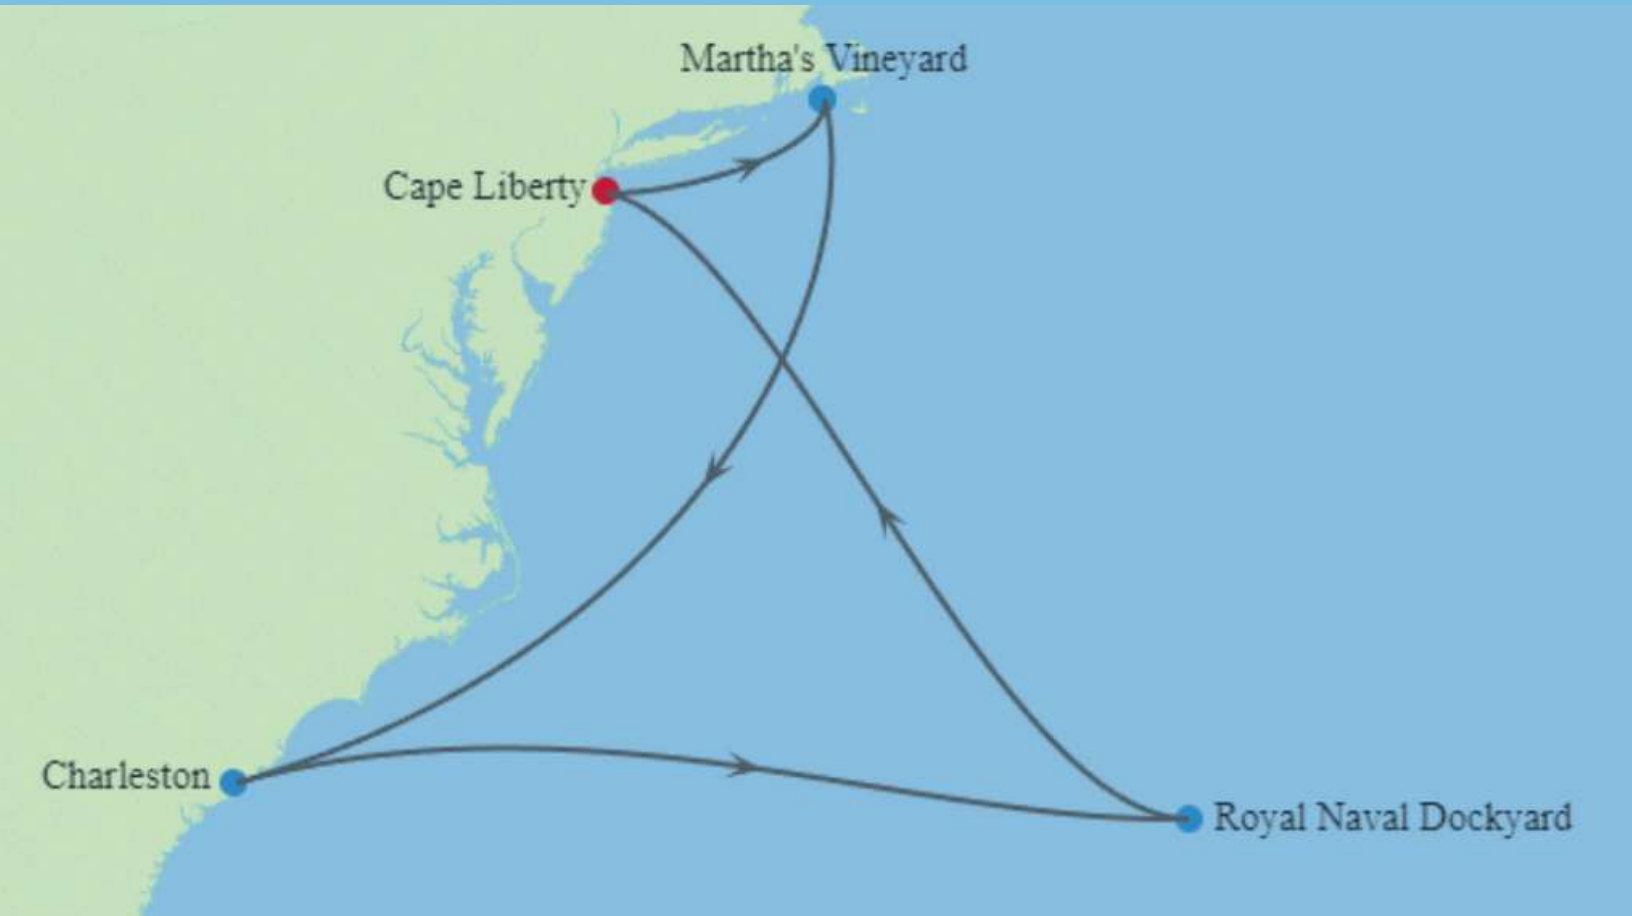

**10 NIGHT BERMUDA & CHARLESTON
MAY 8-18, 2025 | CELEBRITY SILHOUETTE**

Celebrity **X** Cruises®

SAIL WITH SETH™
EXPLORE THE WORLD. TOGETHER.

**10 NIGHT BERMUDA & CHARLESTON
MAY 8-18, 2025 | CELEBRITY SILHOUETTE**

SETH@SAILWITHSETH.COM
SAILWITHSETH.COM

**10 NIGHT BERMUDA & CHARLESTON
MAY 8-18, 2025 | CELEBRITY SILHOUETTE**

- 8 CAPE LIBERTY, NEW JERSEY**
- 9 MARTHA'S VINEYARD, MASS.**
- 10 AT SEA**
- 11 CHARLESTON, SOUTH CAROLINA**
- 12 CHARLESTON, SOUTH CAROLINA**
- 13 AT SEA**
- 14 BERMUDA**
- 15 BERMUDA**
- 16 BERMUDA**
- 17 AT SEA**
- 18 CAPE LIBERTY, NEW JERSEY**

10 NIGHT BERMUDA & CHARLESTON MAY 8-18, 2025 | CELEBRITY SILHOUETTE

10 NIGHT BERMUDA & CHARLESTON MAY 8-18, 2025 | CELEBRITY SILHOUETTE

This Brilliant Star Shines With a Modern Makeover

Set sail on Celebrity Silhouette® and discover amazing enhancements at every turn. You'll relax in transformed staterooms that are so gorgeous, you may never want to leave your room. Gather for a toast at the newly reimagined Passport Bar or the new Craft Social Bar, a cool and casual spot. Shop in exciting new boutiques featuring the hottest designers. And, The Spa on Silhouette is taking rejuvenation to new heights with new spa treatment rooms, new flooring throughout, and much more. Your next vacation aboard Celebrity Silhouette is bound to be even more stunning now than ever before. Discover how the world's best premium cruise line becomes more incredible than ever.

Celebrity Silhouette is sailing with Starlink - the world's most advanced broadband satellite internet - to bring you high-speed connectivity for a better onboard experience.

Occupancy	Tonnage	Length	Beam	Cruising Speed
2902	122,210	1047 ft	121 ft	24 kts